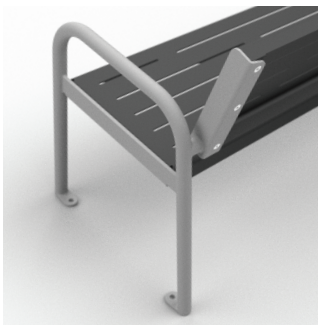

EP1750

High quality and ergonomic: the Equiparc signature

Equiparc presents its new aluminum benches, designed and manufactured in Quebec.

Available in two versions, with or without backrest, they provide long-lasting durability in all types of environments. Elegant, modern, and minimalist, they bring a timeless and harmonious presence.

Equiparc
SINCE 1982

Designed and made in Canada.

DESIGN | DURABILITY | EXPERTISE