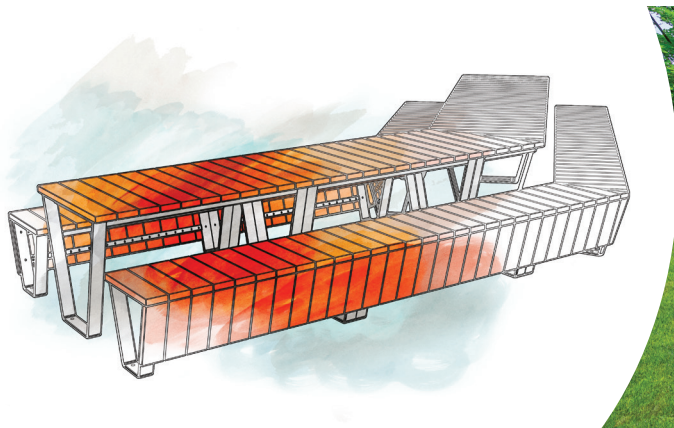

CUSTOM PRODUCTS

In addition to all our standard lines, Equiparc offers the opportunity to create custom urban furniture. Our team will accompany you through the design process, to create the perfect furniture that will give a unique visual signature to your project.

STEP 1

STEP 2

STEP 3