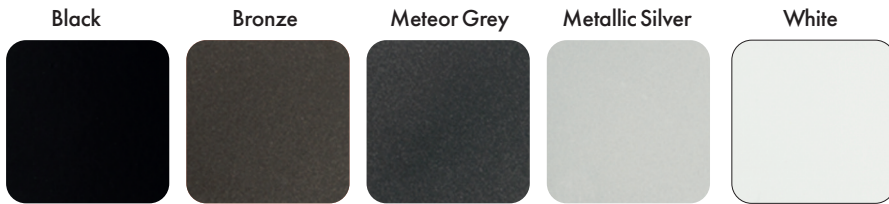

OUR SANBLASTED COLORS