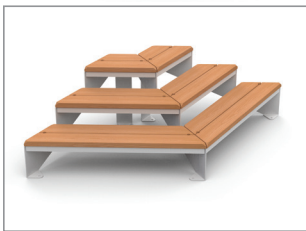

COLLECTION 40

EP 1800 - EP 1805 Collection 40

STRUCTURE: Aluminum and Galvanized steel
FINISH: Painted
COVERINGS: Wood/Plastic

EP 2800 - EP 2803 Collection 40

STRUCTURE: Aluminum and Galvanized steel
FINISH: Painted
COVERINGS: Wood/Plastic

EP 1803 Collection 40

STRUCTURE: Aluminum and Galvanized steel
FINISH: Painted
COVERINGS: Wood/Plastic

EP 1800 - EP 1805 Collection 40

STRUCTURE: Aluminum and Galvanized steel
FINISH: Painted
COVERINGS: Wood/Plastic

VIVA

EP 1552

STRUCTURE: Galvanized steel
FINISH: Painted
COVERINGS: Recycled plastic

EP 1553

STRUCTURE: Galvanized steel
FINISH: Painted
COVERINGS: Recycled plastic

SCHOOL COLLECTION

EP 1551

STRUCTURE: Galvanized steel
FINISH: Painted
COVERINGS: Recycled plastic

EP 2550

STRUCTURE: Galvanized steel
FINISH: Painted
COVERINGS: Wood/Plastic

EPA 6550

STRUCTURE: Galvanized steel
FINISH: Painted