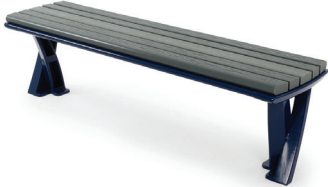

EP 1981 TANGO Collection
STRUCTURE: Cast aluminum
FINISH: Painted
COVERINGS: Wood/Plastic