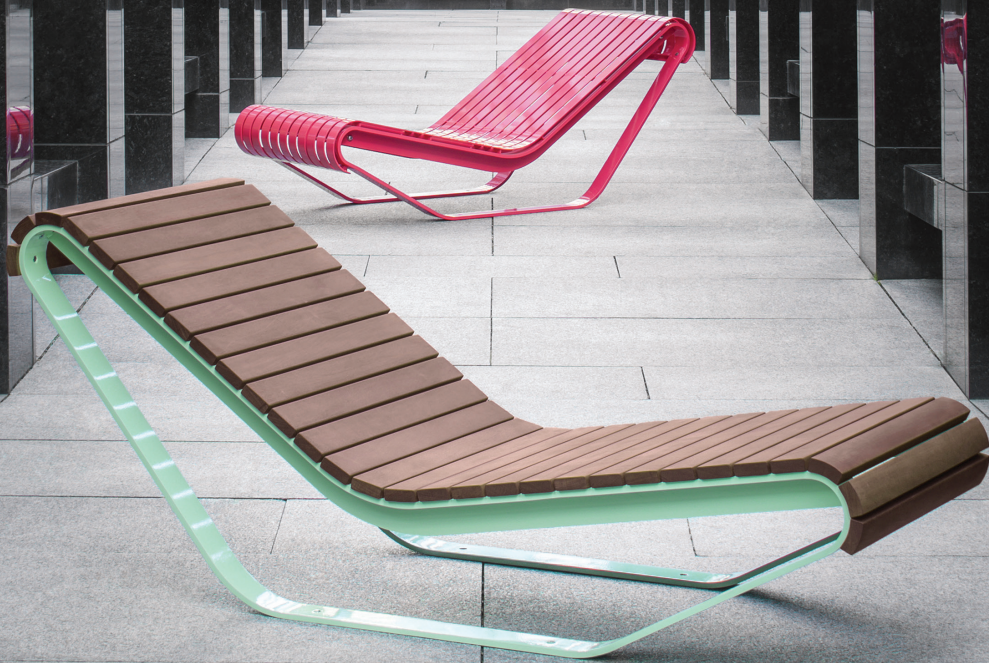

**DESIGN
DURABILITY
EXPERTISE**

From idea to creation — all Canadian

Equiparc