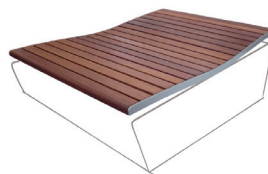

EP 1911 PROMENADE Collection
STRUCTURE: Galvanized steel
FINISH: Painted
COVERING: Wood*