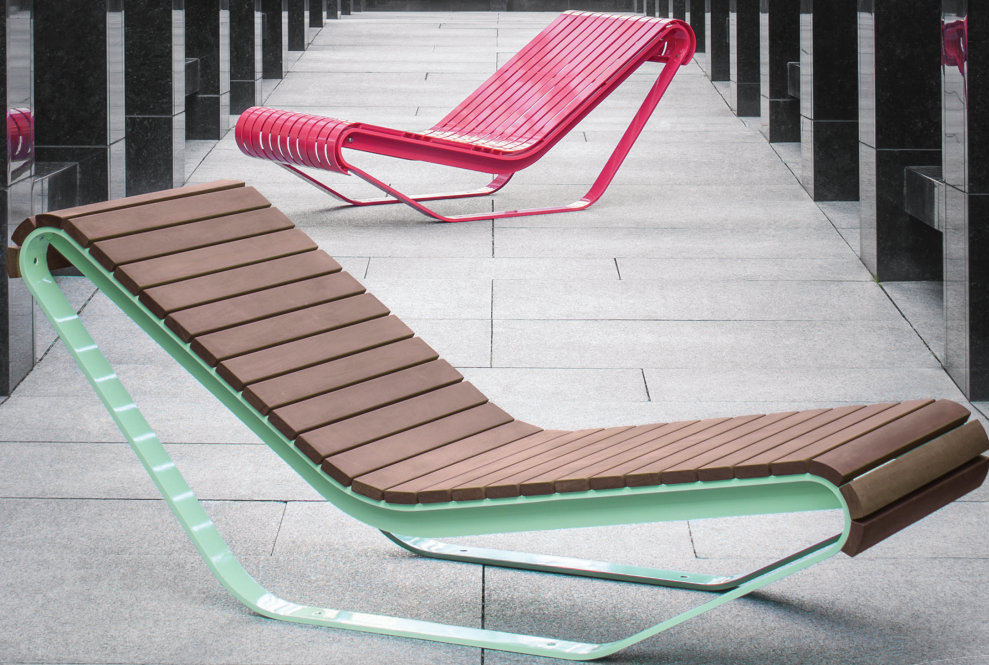

**DESIGN
DURABILITY
EXPERTISE**

From idea to creation — all Canadian

Equiparc