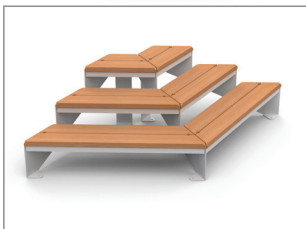

COLLECTION 40

STRUCTURE: Aluminum and Galvanized steel
FINISH: Painted
COVERINGS: Wood/Plastic

STRUCTURE: Aluminum and Galvanized steel
FINISH: Painted
COVERINGS: Wood/Plastic

STRUCTURE: Aluminum and Galvanized steel
FINISH: Painted
COVERINGS: Wood/Plastic

STRUCTURE: Aluminum and Galvanized steel
FINISH: Painted
COVERINGS: Wood/Plastic

VIVA

STRUCTURE: Galvanized steel
FINISH: Painted
COVERINGS: Recycled plastic

STRUCTURE: Galvanized steel
FINISH: Painted
COVERINGS: Recycled plastic

SCHOOL COLLECTION

STRUCTURE: Galvanized steel
FINISH: Painted
COVERINGS: Recycled plastic

STRUCTURE: Galvanized steel
FINISH: Painted
COVERINGS: Wood/Plastic

STRUCTURE: Galvanized steel
FINISH: Painted