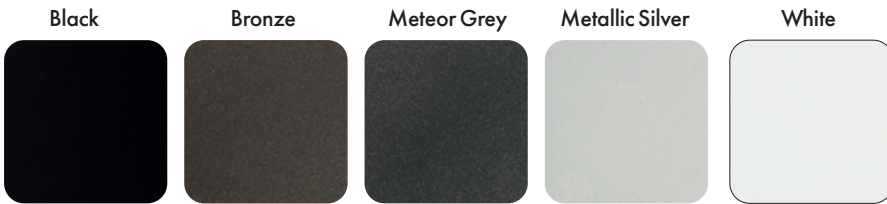

OUR SANBLASTED COLORS